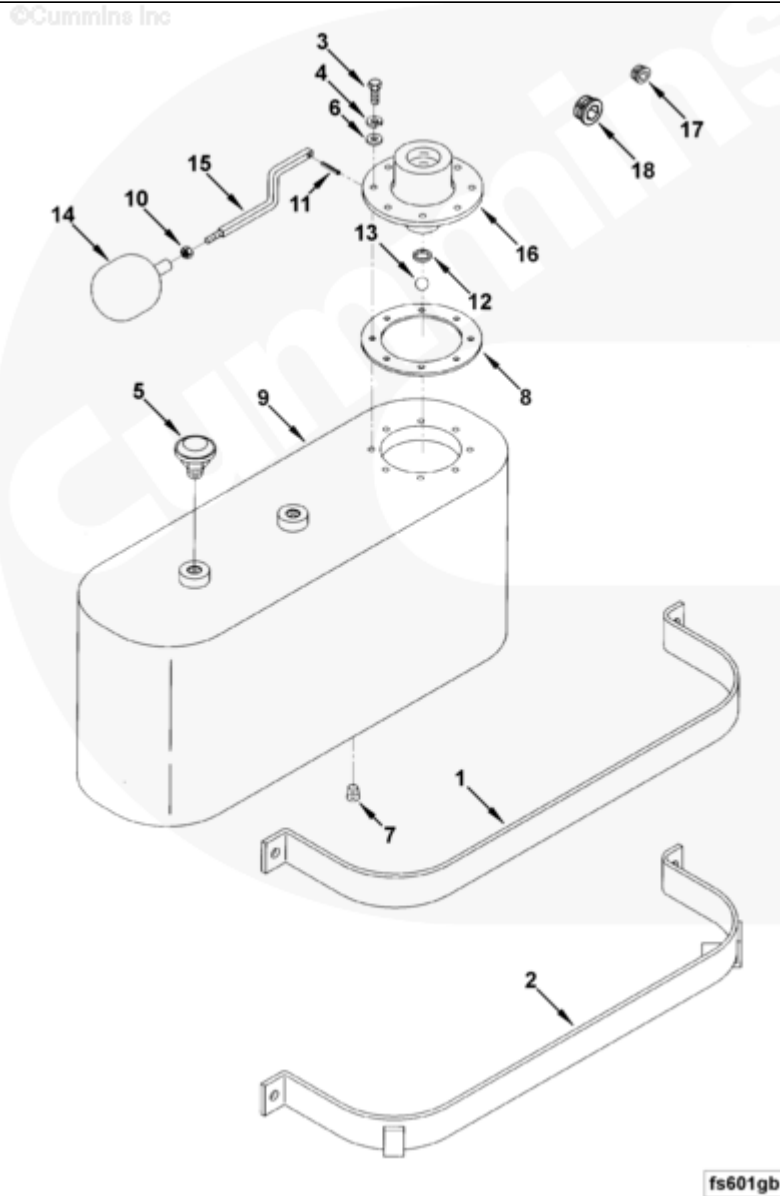

Parts Catalog - Option Detail

Electronic Parts Catalog - Option Detail				
Option	Group	Graphic	Film Card	Date
FS8023-01	06.05	fs601gb	K38	26-JUL-01
Engines	GTA38, K38, KTA38GC CM558, QSK38 CM2150 K106, QSK38 CM2150 MCRS, QSK38 CM850 MCRS			

fs601gb

[SMALL](#) | [MEDIUM](#) | [LARGE](#)

Cart	Ref No	Part Number	Part Description	Required	Remarks
<input type="button" value="View My Cart"/>					
		FS8023-01	Float Tank		4gallon fuel float tank...(More)

					assembly. Supplied in kit
					with mounting straps. Cannot
					be used on off-shore oil
					platforms due to operational
					angularity requirements.
<input type="checkbox"/>	1	3003446	Float Tank Bracket	1	
<input type="checkbox"/>	2	3007619	Float Tank Bracket	1	
<input type="checkbox"/>	3	S 114	Hexagon Head Cap Screw	8	1/4 - 20 X 3/4 in.
<input type="checkbox"/>	4	S 600	Lock Washer	8	1/4 in.
<input type="checkbox"/>	5	68982	Fuel Tank Breather	1	
<input type="checkbox"/>	6	146159	Plain Washer	8	1/4 Inch.
<input type="checkbox"/>	7	3628605	Pipe Plug	1	1/4 - 18.
<input type="checkbox"/>	8	3177384	Cover Plate Gasket	1	
<input type="checkbox"/>	9	3178895	Fuel Transfer Tank	1	
<input type="checkbox"/>	10	S 224	Heavy Hexagon Nut	1	1/4 - 20 UNC.
<input type="checkbox"/>	11	118939	Roll Pin	1	
<input type="checkbox"/>	12	193501	Rectangular Ring Seal	1	
<input type="checkbox"/>	13	3005809	Check Ball	1	
<input type="checkbox"/>	14	3178893	Float	1	
<input type="checkbox"/>	15	3178894	Float Valve Lever	1	
<input type="checkbox"/>	16	3178957	Float Valve Body	1	
	17	3175554	Protective Cover	1	
	18	3175557	Protective Cover	2	